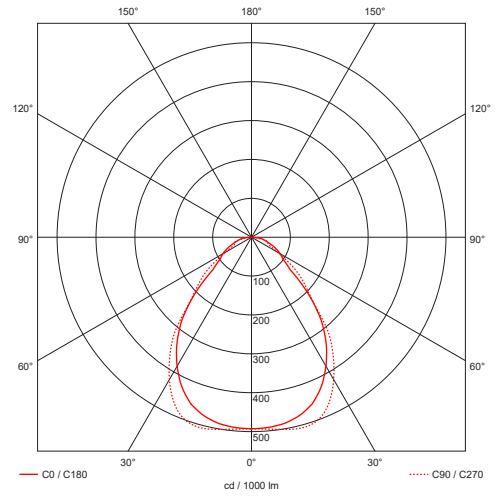

**Photometric Diagram**

**Luminaire efficiency: 100%**

**Life/Maintenance**

|                               |                              |
|-------------------------------|------------------------------|
| LED Driver Average Rated Life | 50 000hrs                    |
| LED Life                      | 46 000hrs (L70 F10, TP 45°C) |

| Specification  | Lumen @ 45°C | System Power | Power Factor | Current | Dimensions |       |       | Weight |
|----------------|--------------|--------------|--------------|---------|------------|-------|-------|--------|
|                |              |              |              |         | L          | W     | H     |        |
| LPM-32W-LED-4K | 3800         | 36.3W        | 0.98         | 800mA   | 595mm      | 595mm | 8.5mm | 2.5kg  |
| LPM-32W-LED-3K | 3550         | 36.3W        | 0.98         | 800mA   | 595mm      | 595mm | 8.5mm | 2.5kg  |