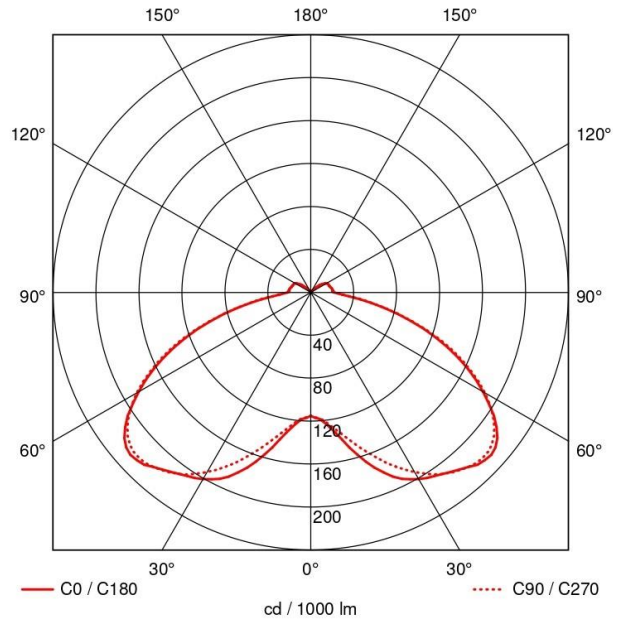

Photometric Diagram

Luminaire Efficiency: 84%

Life/ Maintenance

• LED Driver Average Rated Life	100 000hrs
• LED Life	54 000hrs (L80 F10, TP 45°C)

Application

- Parking Areas
- Shopping Malls
- Malls
- Parks

Specification	Lumen @ 45°C	System Power	Power Factor	Current	Dimensions			Weight
					Diameter Top	Bottom Entry	H	
LUCCA-32W-LED	6000	35.2W	0.98	350mA	460mm	76mm	400mm	4.75kg
LUCCA-45W-LED	8000	50W	0.98	500mA	460mm	76mm	400mm	4.75kg