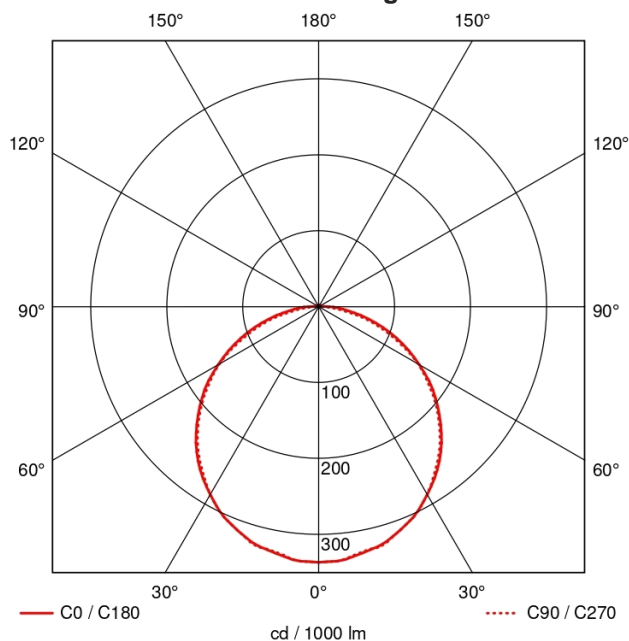

**Photometric Diagram**

**Luminaire Efficiency: 80%**

**Life/ Maintenance**

- |                                 |                     |
|---------------------------------|---------------------|
| • LED Driver Average Rated Life | 50 000hrs           |
| • LED Life                      | 50 000hrs (L70 F10) |

Specification	Lumen per m	System Power	Power Factor	Dimensions		Weight
				W	H	
LYNX-S - 10W	1050	12W	0.96	35.5mm	35.5mm	0.75kg p/m
LYNX-S - 15W	2020	17W	0.96	35.5mm	35.5mm	0.75kg p/m
LYNX-S - 25W	3700	28W	0.96	35.5mm	35.5mm	0.75kg p/m