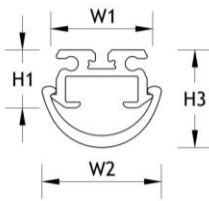

Curved Diffuser

Flat Diffuser

Open Diffuser

Photometric Diagram

Luminaire Efficiency: 80%

Life/ Maintenance

- | | |
|---------------------------------|---------------------|
| • LED Driver Average Rated Life | 50 000hrs |
| • LED Life | 50 000hrs (L70 F10) |

- High colour rendering index CRI > 80
- Colour temperature 3000K (4000K and 5000K on request)
- 6063T6 Grade extruded Aluminium
- Remote control gear
- Clear and Opal Diffusers available
- Finish – natural and black anodized
- 5W, 10W and 15W versions available
- Custom cut length up to 5m
- DALI and dimmable options available
- Fixing via clips
- Magnetic tape fixing available
- Mechanical clips available in 0°, 15°, 30°, 45° and 60°

Specification	Lumen per m	System Power	Power Factor	Dimensions					Weight
				W1	W2	H1	H2	H3	
SLIMLINE - 5W	850	6W	0.96	18mm	20mm	10mm	12mm	17mm	0.2kg p/m
SLIMLINE - 10W	1700	12W	0.96	18mm	20mm	10mm	12mm	17mm	0.2kg p/m
SLIMLINE - 15W	2020	17W	0.96	18mm	20mm	10mm	12mm	17mm	0.2kg p/m