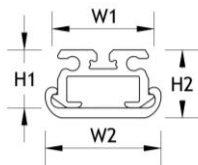

Curved Diffuser

Flat Diffuser

Open Diffuser

Photometric Diagram

Luminaire Efficiency: 80%

Life/ Maintenance

- | | |
|---------------------------------|---------------------|
| • LED Driver Average Rated Life | 50 000hrs |
| • LED Life | 50 000hrs (L70 F10) |

- High colour rendering index CRI > 80
- Colour temperature 3000K (4000K and 5000K on request)
- 6063T6 Grade extruded Aluminium
- Remote control gear
- Clear and Opal Diffusers available
- Finish – natural and black anodized
- 5W, 10W and 15W versions available
- Custom cut length up to 5m
- DALI and dimmable options available
- Fixing via clips
- Magnetic tape fixing available
- Mechanical clips available in 0°, 15°, 30°, 45° and 60°

Specification	Lumen per m	System Power	Power Factor	Dimensions					Weight
				W1	W2	H1	H2	H3	
SLIMLINE - 5W	850	6W	0.96	18mm	20mm	10mm	12mm	17mm	0.2kg p/m
SLIMLINE - 10W	1700	12W	0.96	18mm	20mm	10mm	12mm	17mm	0.2kg p/m
SLIMLINE - 15W	2020	17W	0.96	18mm	20mm	10mm	12mm	17mm	0.2kg p/m