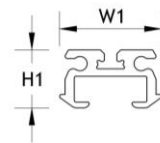

Curved Diffuser

Flat Diffuser

Open Diffuser

Photometric Diagram

Luminaire Efficiency: 80%

Life/ Maintenance

- | | |
|---------------------------------|---------------------|
| • LED Driver Average Rated Life | 50 000hrs |
| • LED Life | 50 000hrs (L70 F10) |

- High colour rendering index CRI > 80
- Colour temperature 3000K (4000K and 5000K on request)
- 6063T6 Grade extruded Aluminium
- Remote control gear
- Clear and Opal Diffusers available
- Finish – natural and black anodized
- 5W, 10W and 15W versions available
- Custom cut length up to 5m
- DALI and dimmable options available
- Fixing via clips
- Magnetic tape fixing available
- Mechanical clips available in 0°, 15°, 30°, 45° and 60°

Specification	Lumen per m	System Power	Power Factor	Dimensions					Weight
				W1	W2	H1	H2	H3	
SLIMLINE - 5W	850	6W	0.96	18mm	20mm	10mm	12mm	17mm	0.2kg p/m
SLIMLINE - 10W	1700	12W	0.96	18mm	20mm	10mm	12mm	17mm	0.2kg p/m
SLIMLINE - 15W	2020	17W	0.96	18mm	20mm	10mm	12mm	17mm	0.2kg p/m