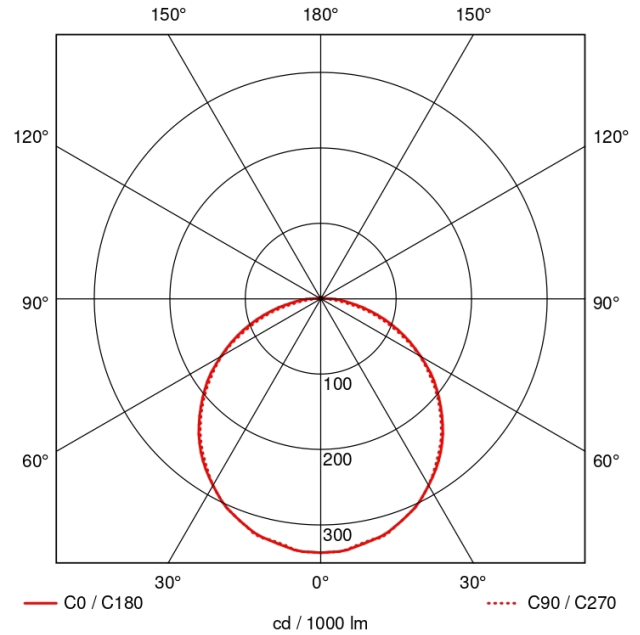

Curved Diffuser

Flat Diffuser

Open Diffuser

Photometric Diagram

Luminaire Efficiency: 80%

Life/ Maintenance

- | | |
|---------------------------------|---------------------|
| • LED Driver Average Rated Life | 50 000hrs |
| • LED Life | 50 000hrs (L70 F10) |

- High colour rendering index CRI > 80
- Colour temperature 3000K (4000K and 5000K on request)
- 6063T6 Grade extruded Aluminium
- Remote control gear
- Clear and Opal Diffusers available
- Finish – natural and black anodized
- 5W, 10W and 15W versions available
- Custom cut length up to 5m
- DALI and dimmable options available
- Fixing via clips
- Magnetic tape fixing available
- Mechanical clips available in 0°, 15°, 30°, 45° and 60°

Specification	Lumen per m	System Power	Power Factor	Dimensions					Weight
				W1	W2	H1	H2	H3	
SLIMLINE - 5W	850	6W	0.96	18mm	20mm	10mm	12mm	17mm	0.2kg p/m
SLIMLINE - 10W	1700	12W	0.96	18mm	20mm	10mm	12mm	17mm	0.2kg p/m
SLIMLINE - 15W	2020	17W	0.96	18mm	20mm	10mm	12mm	17mm	0.2kg p/m